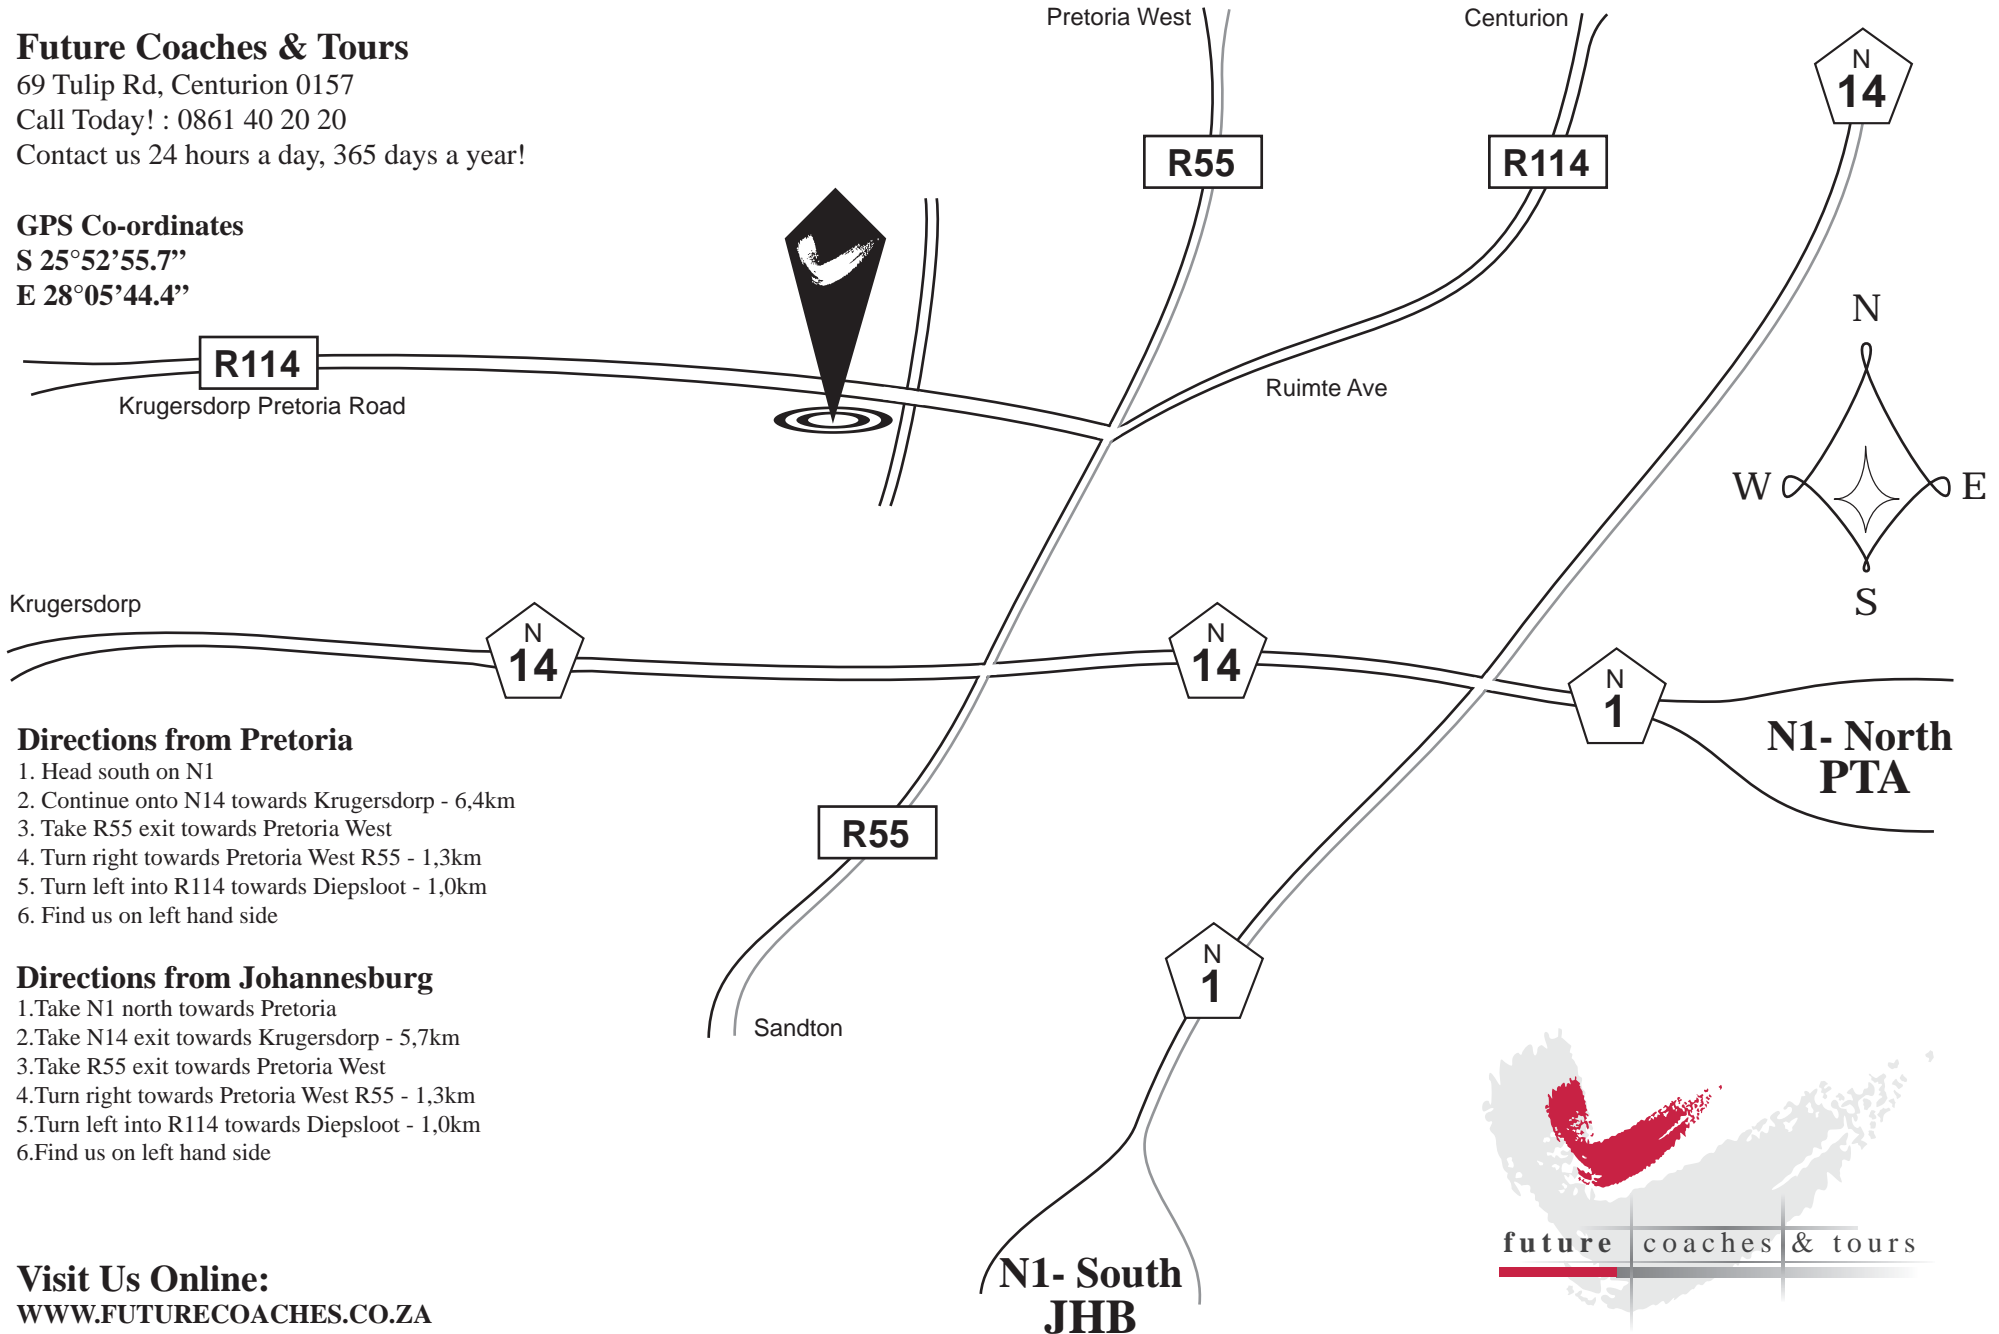

Future Coaches & Tours

69 Tulip Rd, Centurion 0157
Call Today! : 0861 40 20 20
Contact us 24 hours a day, 365 days a year!

GPS Co-ordinates

S 25°52'55.7"
E 28°05'44.4"

Directions from Pretoria

1. Head south on N1
2. Continue onto N14 towards Krugersdorp - 6,4km
3. Take R55 exit towards Pretoria West
4. Turn right towards Pretoria West R55 - 1,3km
5. Turn left into R114 towards Diepsloot - 1,0km
6. Find us on left hand side

Directions from Johannesburg

1. Take N1 north towards Pretoria
2. Take N14 exit towards Krugersdorp - 5,7km
3. Take R55 exit towards Pretoria West
4. Turn right towards Pretoria West R55 - 1,3km
5. Turn left into R114 towards Diepsloot - 1,0km
6. Find us on left hand side